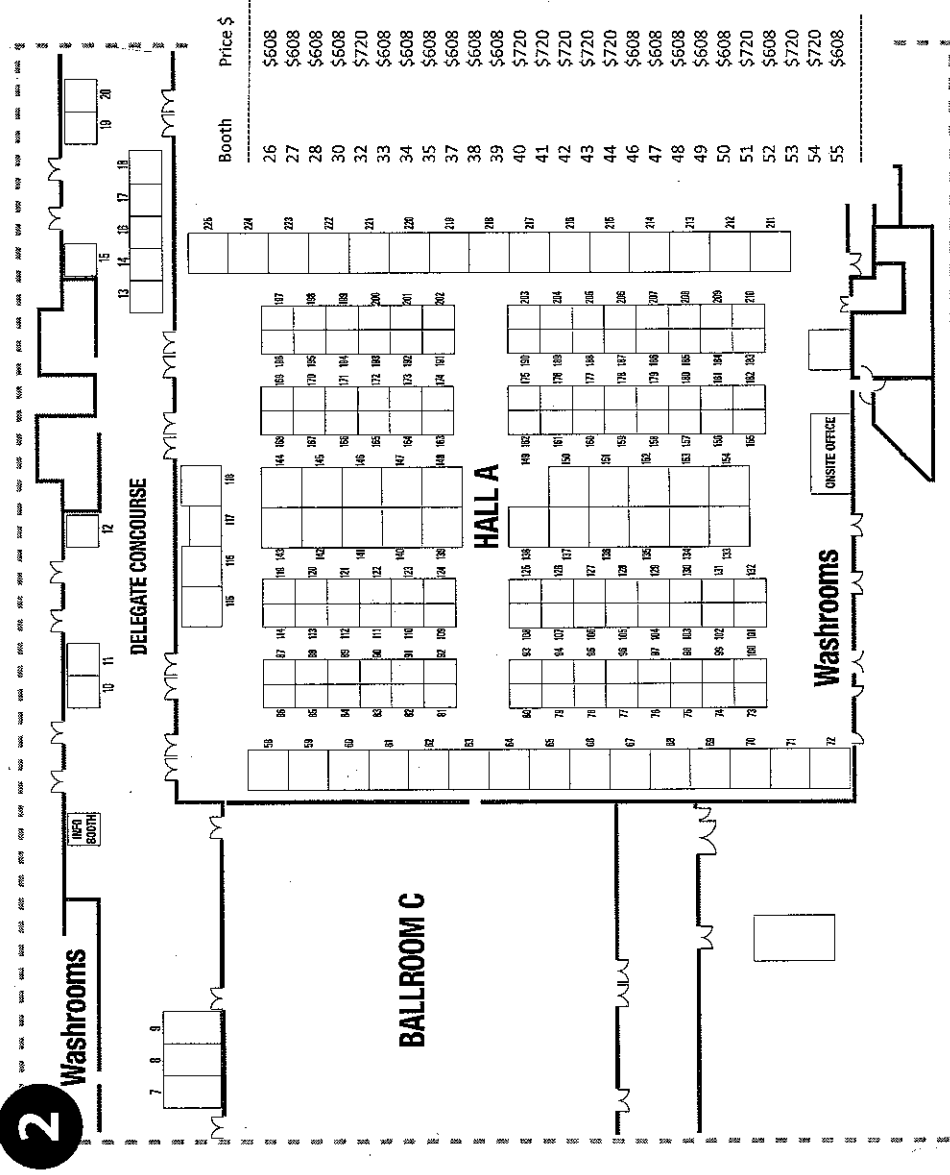

MAIN ENTRANCE (999 Canada Place Way)

Missions Fest Vancouver 2011 Exhibitor Floor Plans

Updated December 1 2010

Legend: ✓ Booth available for sale. All other booths are taken.