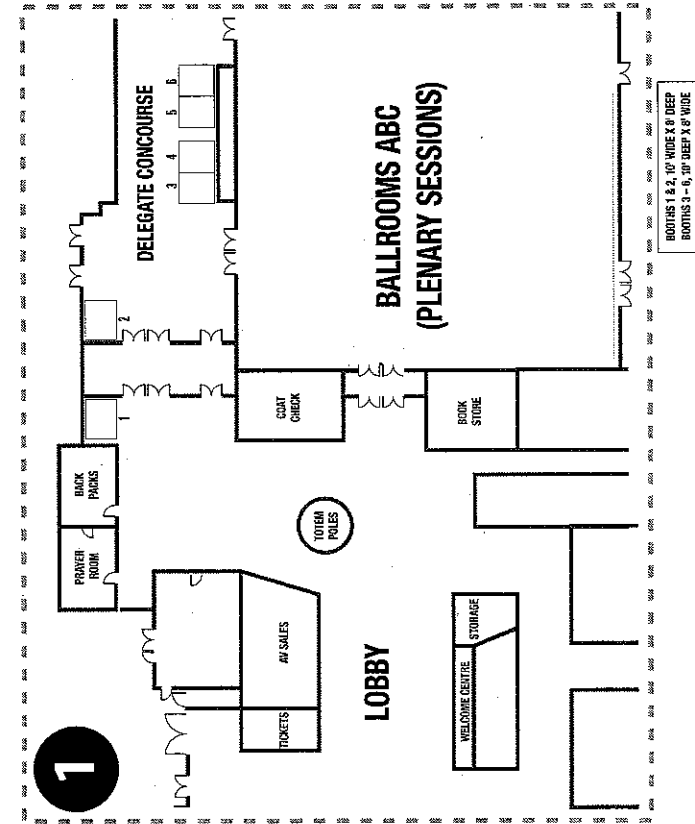

MAIN ENTRANCE (999 Canada Place Way)

Missions Fest Vancouver 2011 Exhibitor Floor Plans

Updated December 1 2010

Legend: ✓ Booth available for sale. All other booths are taken.